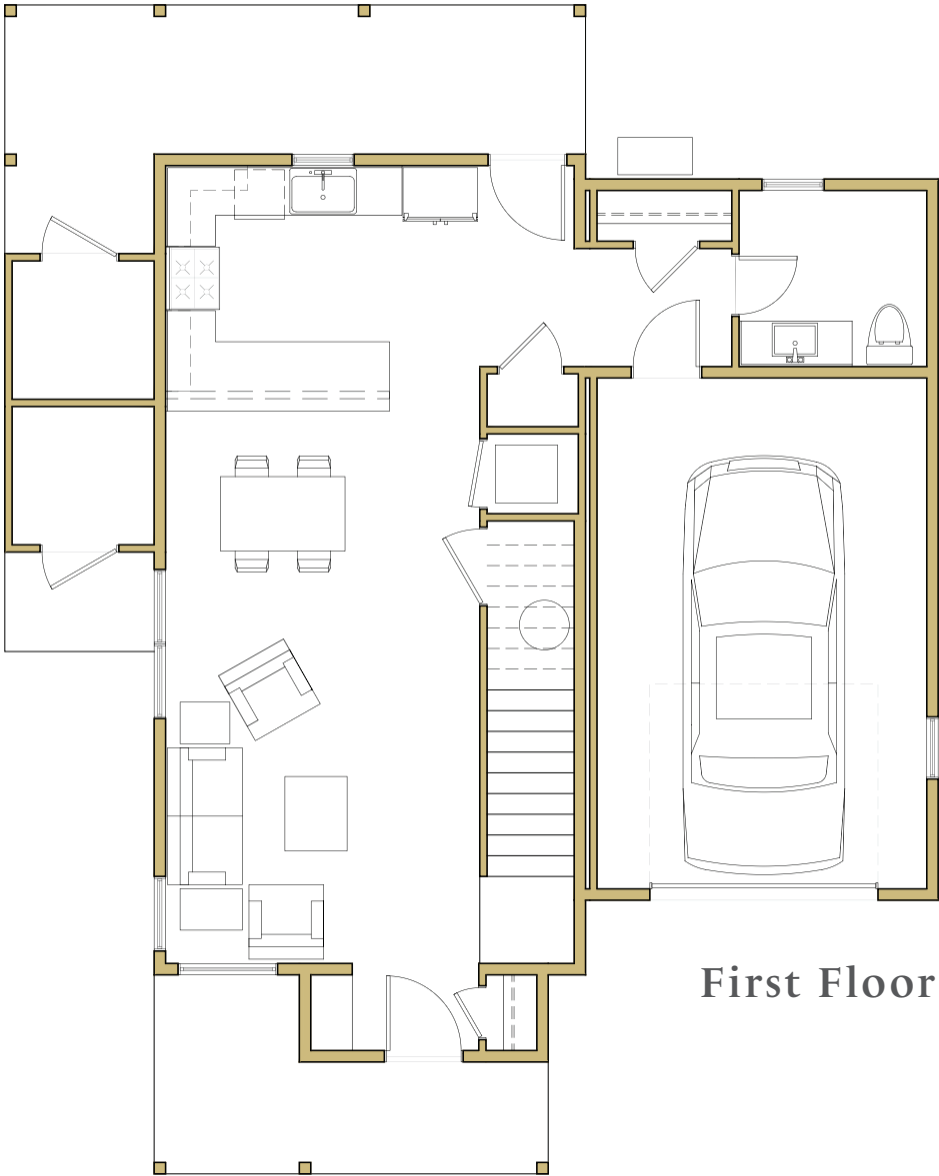

Lupine

Base: 1,486 SF Livable and 1,856 Total SF, 3 Beds, 2 Baths, Powder Room, 1 Car Garage, Two Exterior Storage Rooms, Large Exterior Patios

First Floor

Second Floor