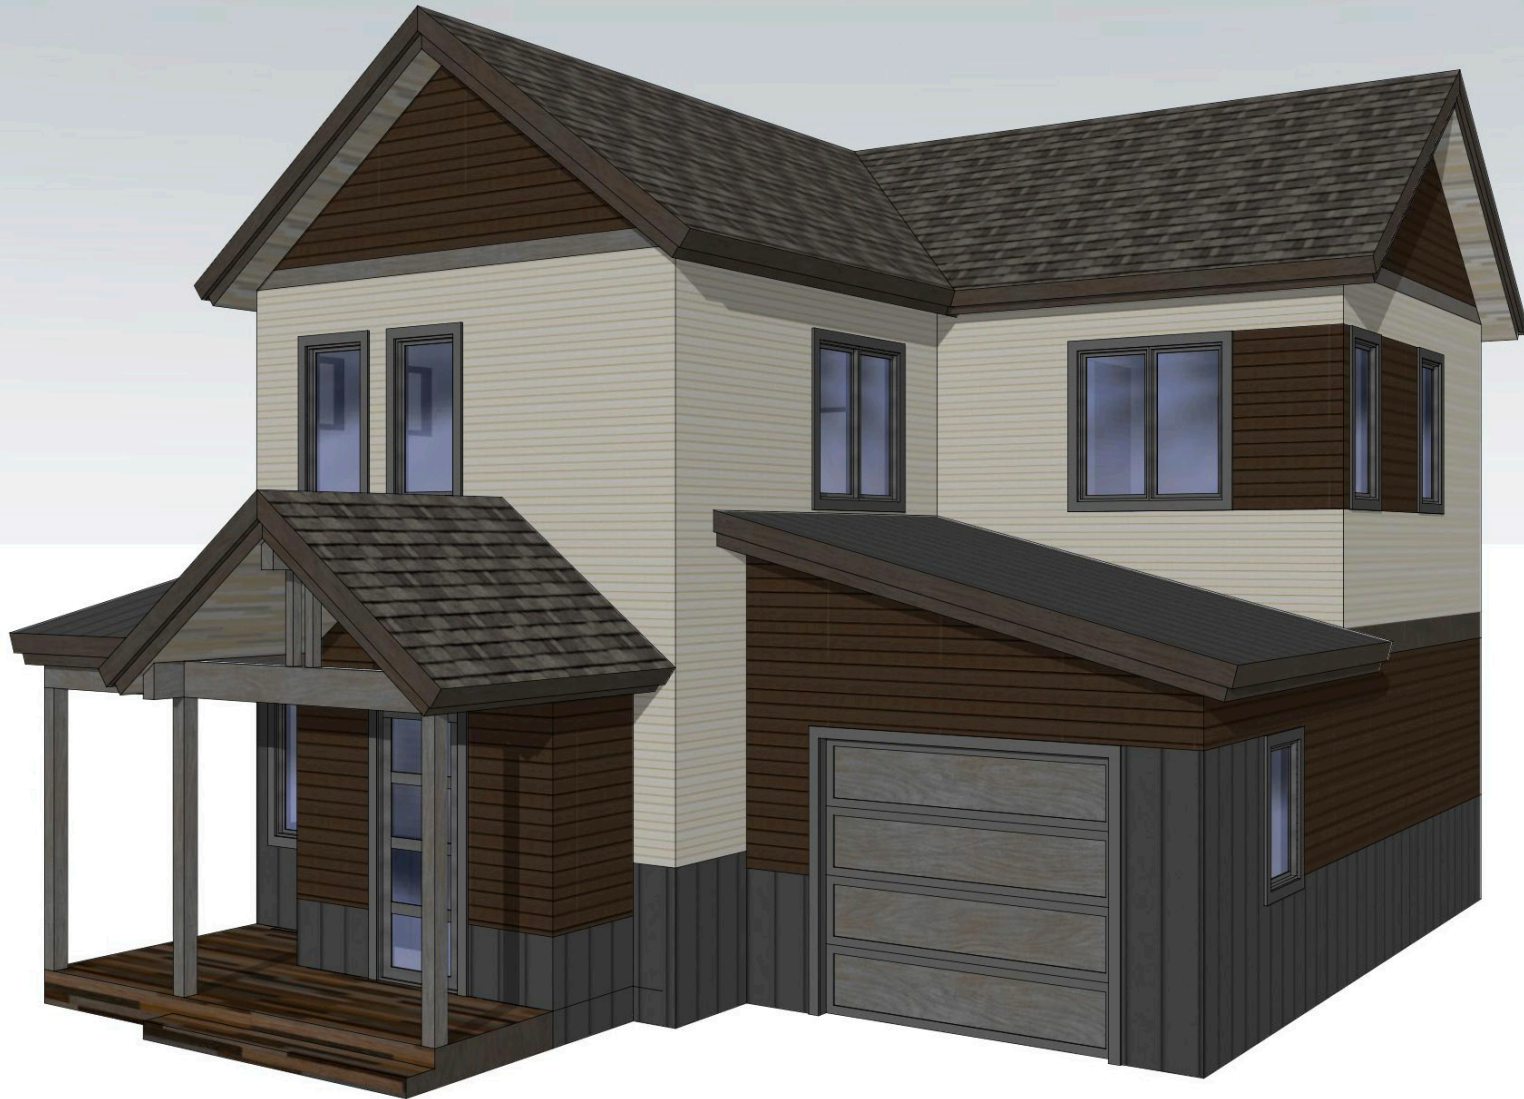

Lupine

Base: 1,486 SF Livable and 1,856 Total SF, 3 Beds, 2 Baths, Powder Room, 1 Car Garage, Two Exterior Storage Rooms, Large Exterior Patios

First Floor

Second Floor