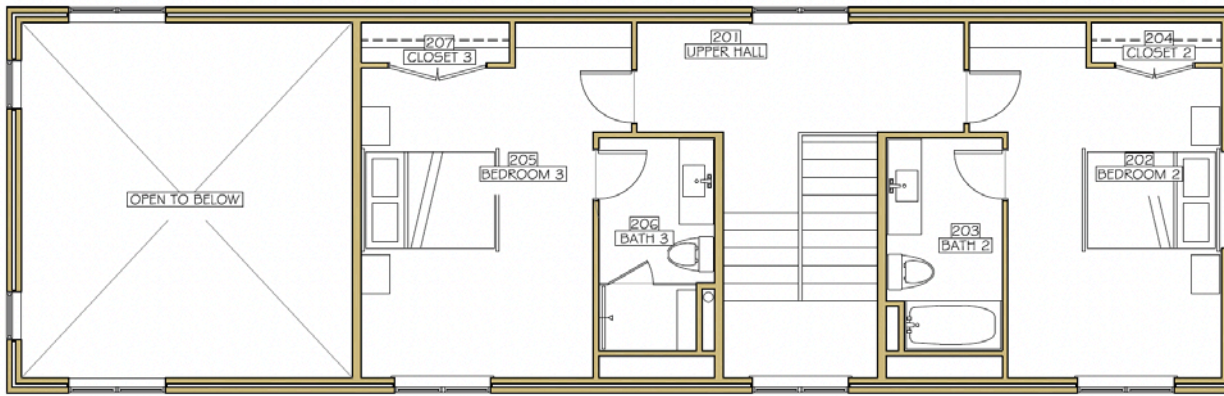

Haybale: Starting at \$2,337,500

**Base:** 2,522 SF Livable and 3,094 Total SF, 3 Beds, 3 Baths, Powder Room, 2 Car Garage, Large Outdoor Patio

**Options:** 475 SF Accessory Dwelling Unit, 3 Car Garage, Outdoor Kitchen, Hot Tub

## Second Floor

All images are artistic representations for conceptual purposes and are not exact depictions of the final product. Features, dimensions, finishes, pricing, square footages, and available options are current as of publication and subject to change without notice due to construction variances or design updates. Please contact the Haymeadow sales team for current availability, lot selection, and pricing.

## First Floor