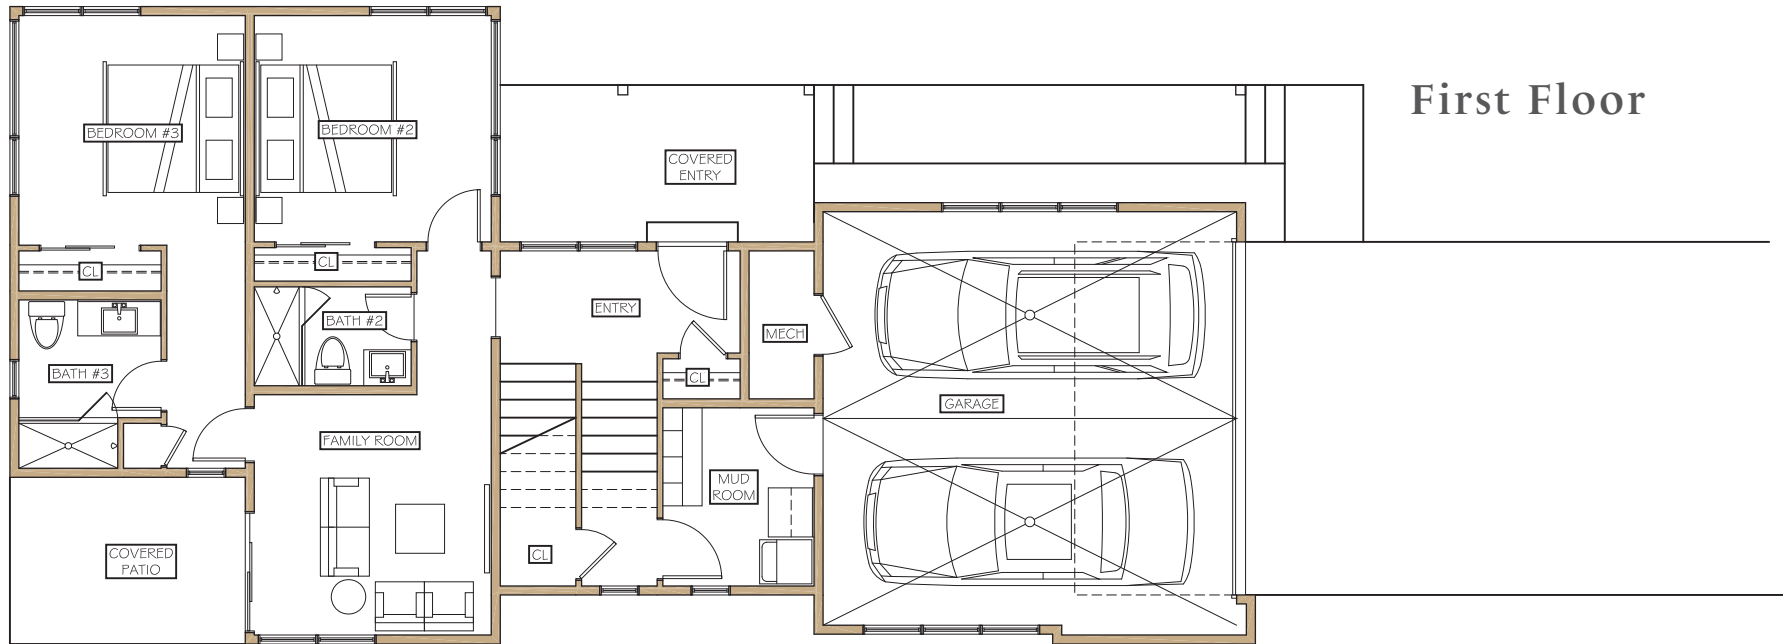

Garnet: Starting at \$1,895,000

**Base:** 1,967 SF Livable and 2,412 Total SF, 3 Beds, 3 Baths, Powder Room, 2 Car Garage, Large Deck

**Options:** Outdoor Kitchen, Hot Tub

## First Floor