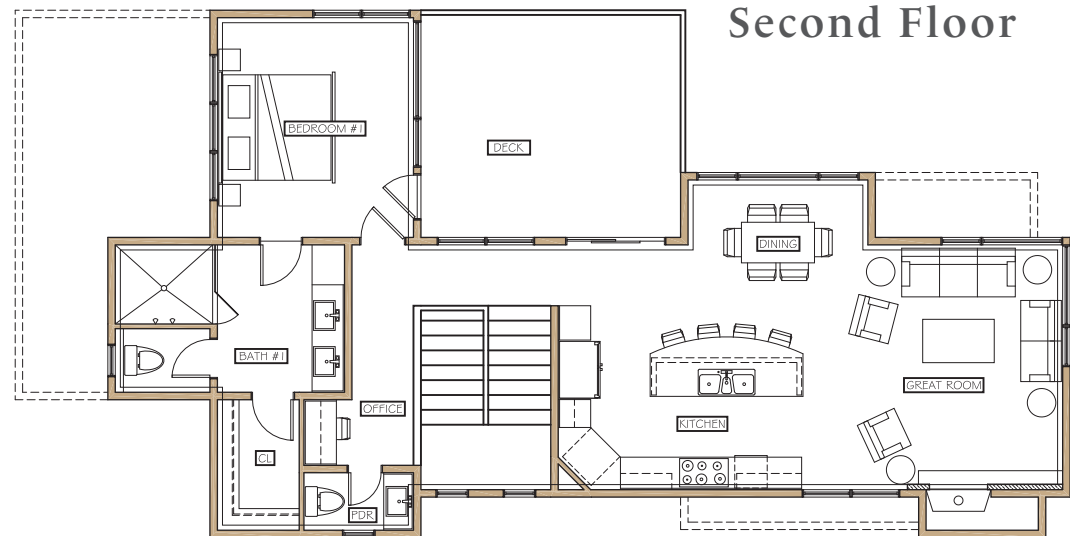

Garnet: Starting at \$1,895,000

**Base:** 1,967 SF Livable and 2,412 Total SF, 3 Beds, 3 Baths, Powder Room, 2 Car Garage, Large Deck

**Options:** Outdoor Kitchen, Hot Tub

## First Floor