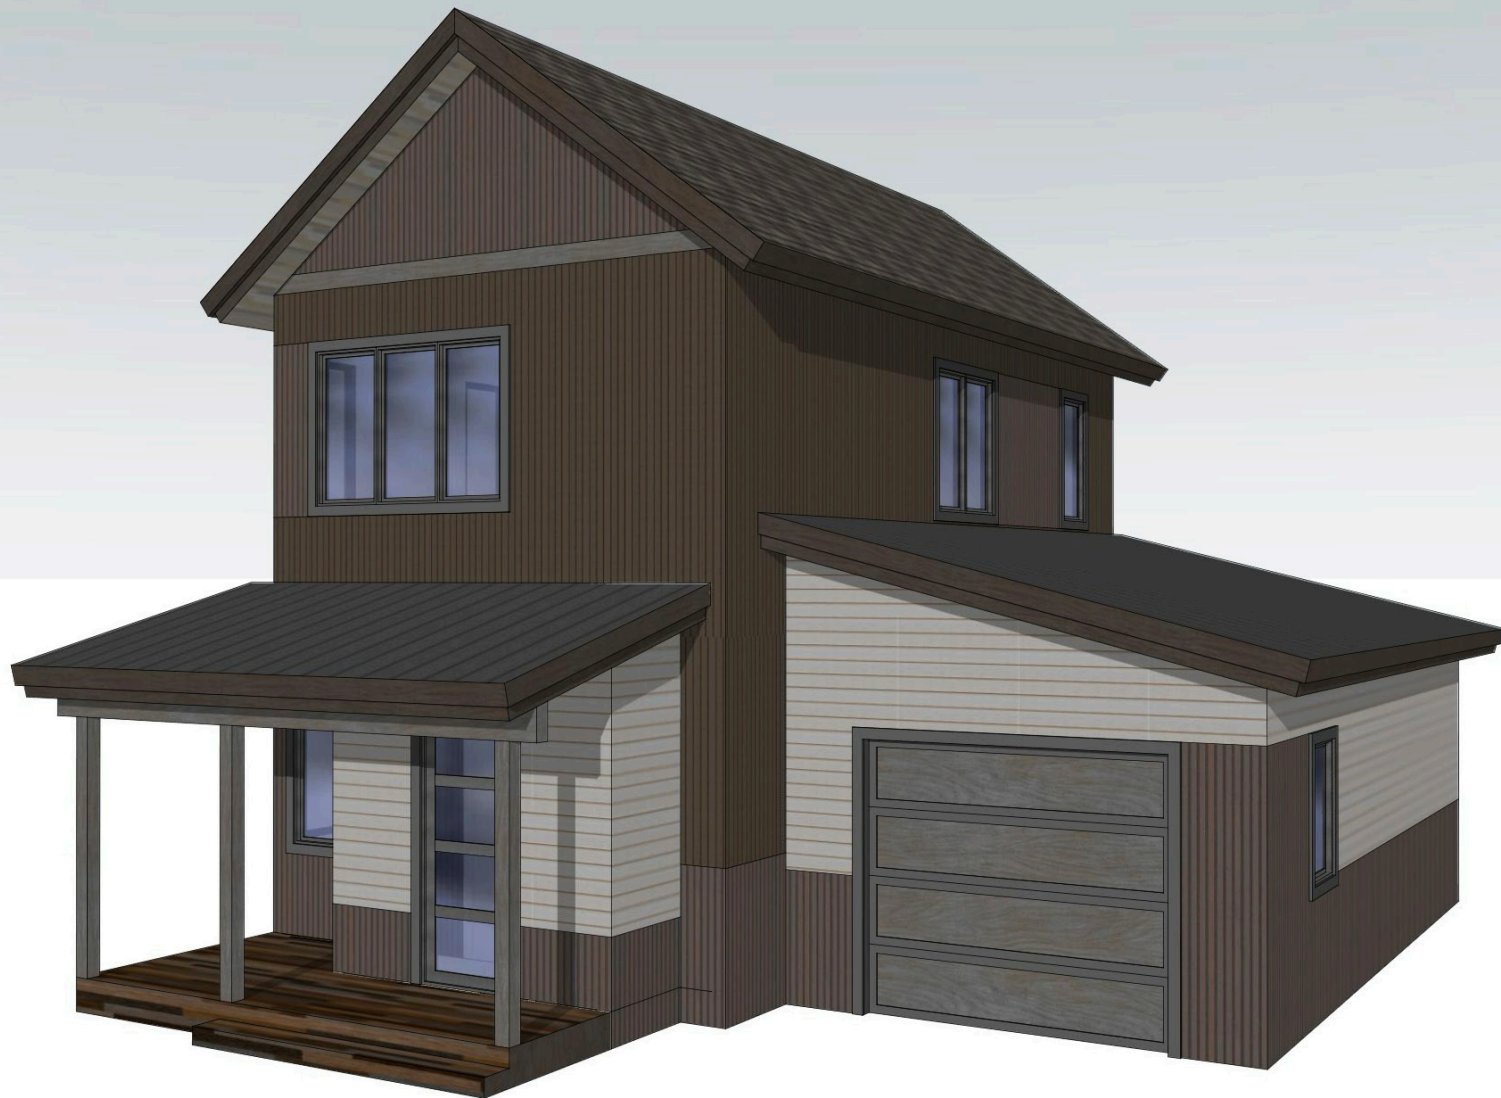

Columbine

Base: 1,127 SF Livable and 1,610 Total SF, 2 Beds, 1 Baths, Powder Room, 1 Car Garage, Two Exterior Storage Rooms, Large Exterior Patios

First Floor

Second Floor

All images are artistic representations for conceptual purposes and are not exact depictions of the final product. Features, dimensions, finishes, pricing, square footages, and available options are current as of publication and subject to change without notice due to construction variances or design updates. Please contact the Haymeadow sales team for current availability, lot selection, and pricing.