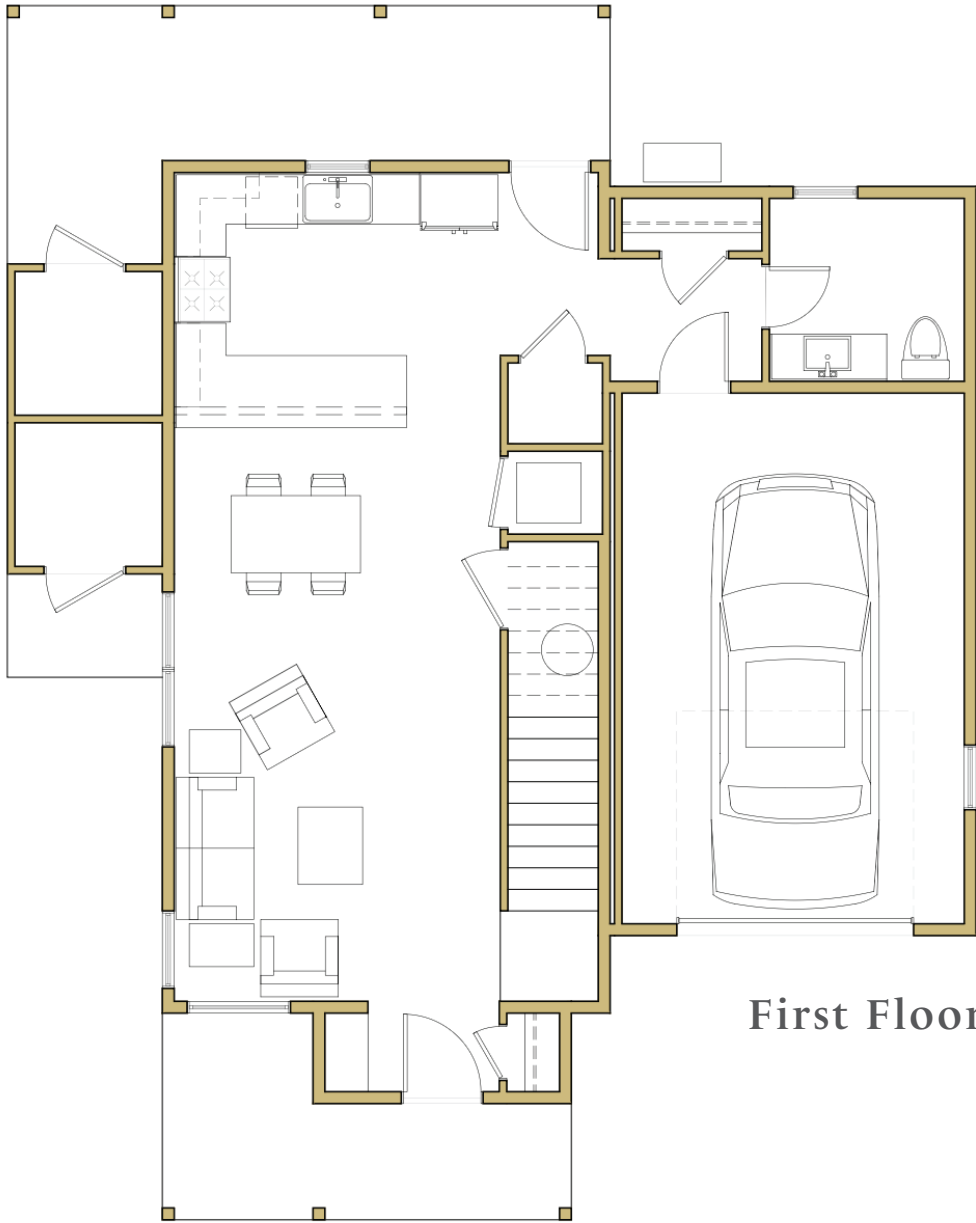

Columbine

Base: 1,127 SF Livable and 1,610 Total SF, 2 Beds, 1 Baths, Powder Room, 1 Car Garage, Two Exterior Storage Rooms, Large Exterior Patios

First Floor

Second Floor

All images are artistic representations for conceptual purposes and are not exact depictions of the final product. Features, dimensions, finishes, pricing, square footages, and available options are current as of publication and subject to change without notice due to construction variances or design updates. Please contact the Haymeadow sales team for current availability, lot selection, and pricing.