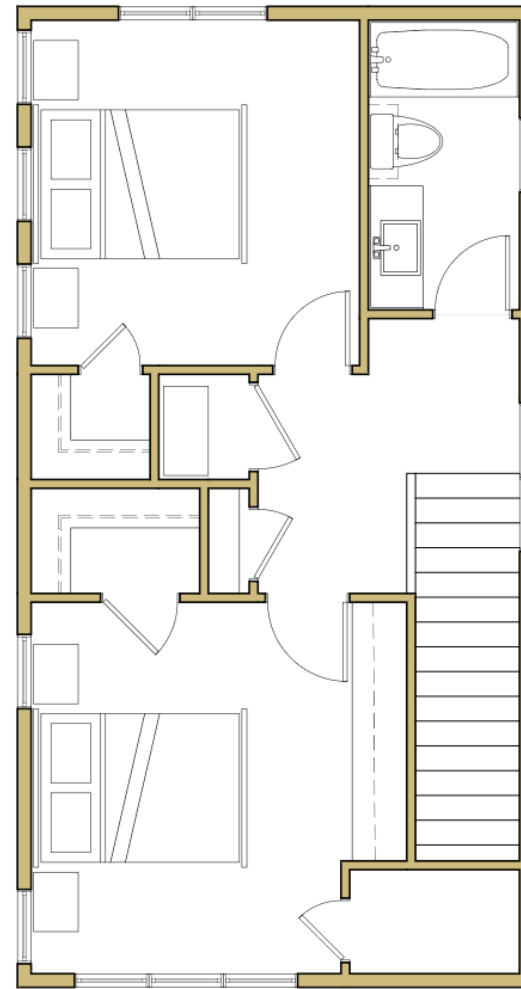

Columbine

Base: 1,127 SF Livable and 1,610 Total SF, 2 Beds, 1 Baths, Powder Room, 1 Car Garage, Two Exterior Storage Rooms, Large Exterior Patios

First Floor

Second Floor

All images are artistic representations for conceptual purposes and are not exact depictions of the final product. Features, dimensions, finishes, pricing, square footages, and available options are current as of publication and subject to change without notice due to construction variances or design updates. Please contact the Haymeadow sales team for current availability, lot selection, and pricing.