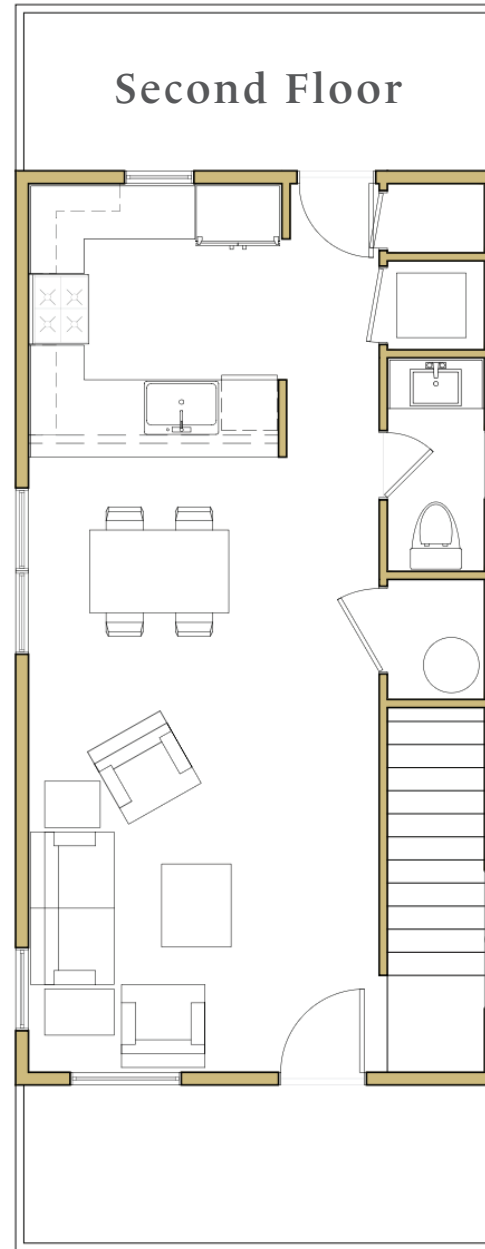

Glacier Lily

Base: 1,127 SF Livable and 1,199 Total SF, 2 Beds, 1 Baths, Powder Room, Two Exterior Storage Rooms, Large Exterior Patios

First Floor

Second Floor

All images are artistic representations for conceptual purposes and are not exact depictions of the final product. Features, dimensions, finishes, pricing, square footages, and available options are current as of publication and subject to change without notice due to construction variances or design updates. Please contact the Haymeadow sales team for current availability, lot selection, and pricing.