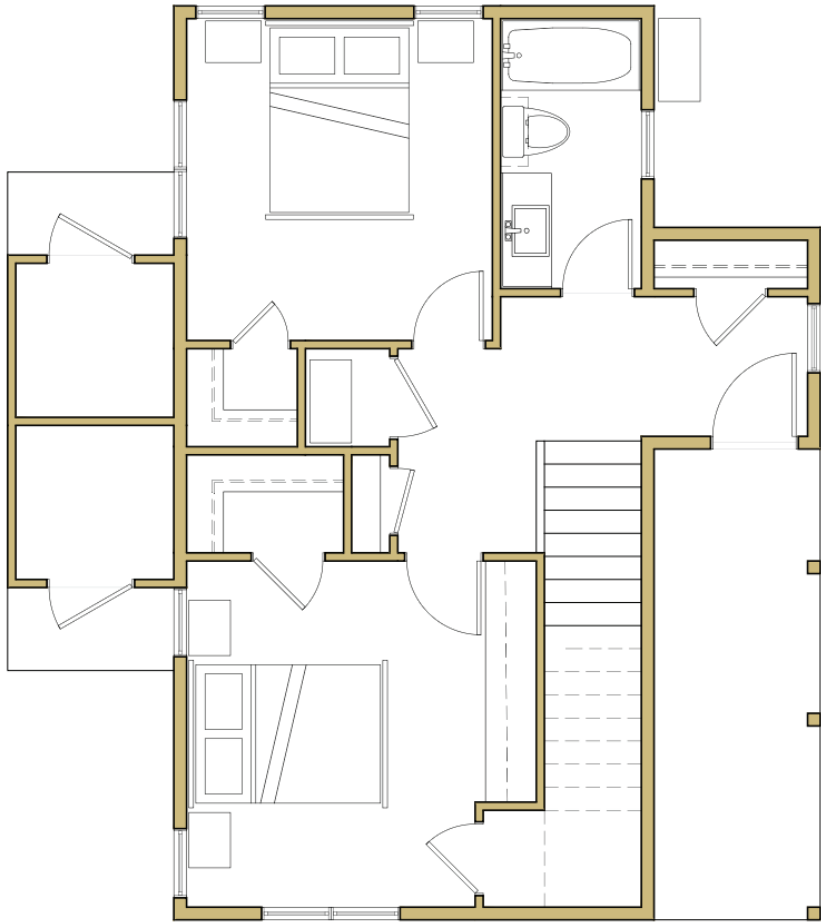

Glacier Lily

Base: 1,127 SF Livable and 1,199 Total SF, 2 Beds, 1 Baths, Powder Room, Two Exterior Storage Rooms, Large Exterior Patios

First Floor

Second Floor

All images are artistic representations for conceptual purposes and are not exact depictions of the final product. Features, dimensions, finishes, pricing, square footages, and available options are current as of publication and subject to change without notice due to construction variances or design updates. Please contact the Haymeadow sales team for current availability, lot selection, and pricing.