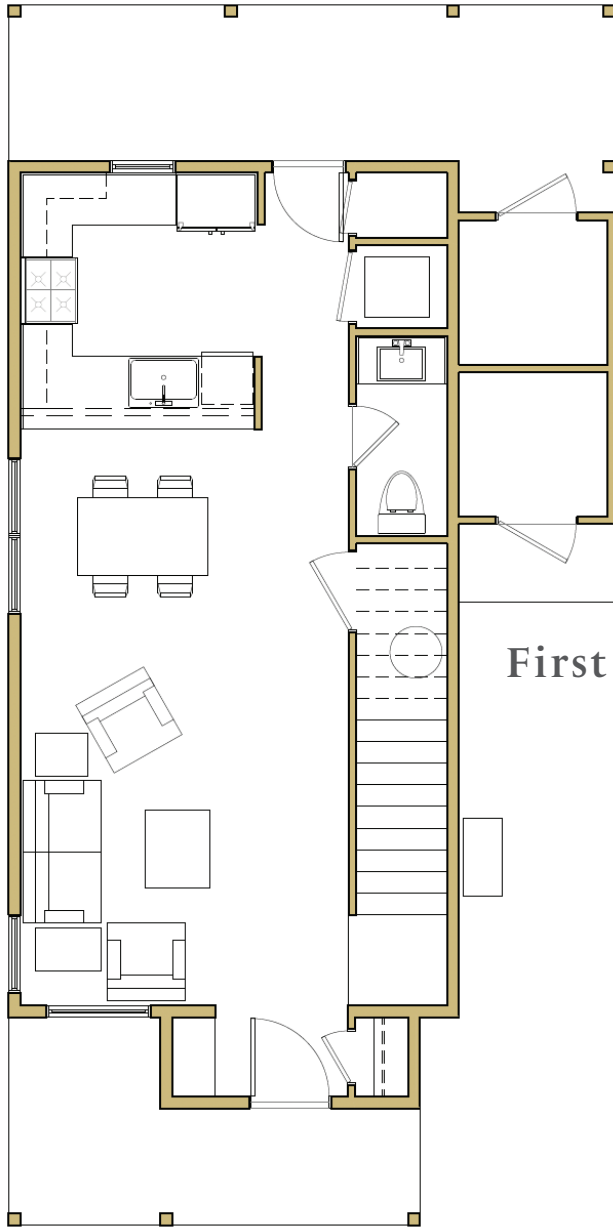

Bluebell Cottage

Base: 1,127 SF Livable and 1,199 Total SF, 2 Beds, 1 Baths, Powder Room, Two Exterior Storage Rooms, Large Exterior Patios

First Floor

Second Floor

All images are artistic representations for conceptual purposes and are not exact depictions of the final product. Features, dimensions, finishes, pricing, square footages, and available options are current as of publication and subject to change without notice due to construction variances or design updates. Please contact the Haymeadow sales team for current availability, lot selection, and pricing.