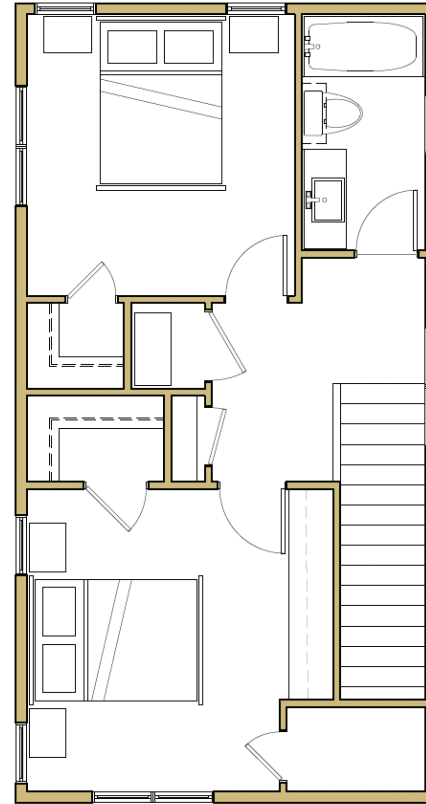

Bluebell Cottage

Base: 1,127 SF Livable and 1,199 Total SF, 2 Beds, 1 Baths, Powder Room, Two Exterior Storage Rooms, Large Exterior Patios

First Floor

Second Floor

All images are artistic representations for conceptual purposes and are not exact depictions of the final product. Features, dimensions, finishes, pricing, square footages, and available options are current as of publication and subject to change without notice due to construction variances or design updates. Please contact the Haymeadow sales team for current availability, lot selection, and pricing.