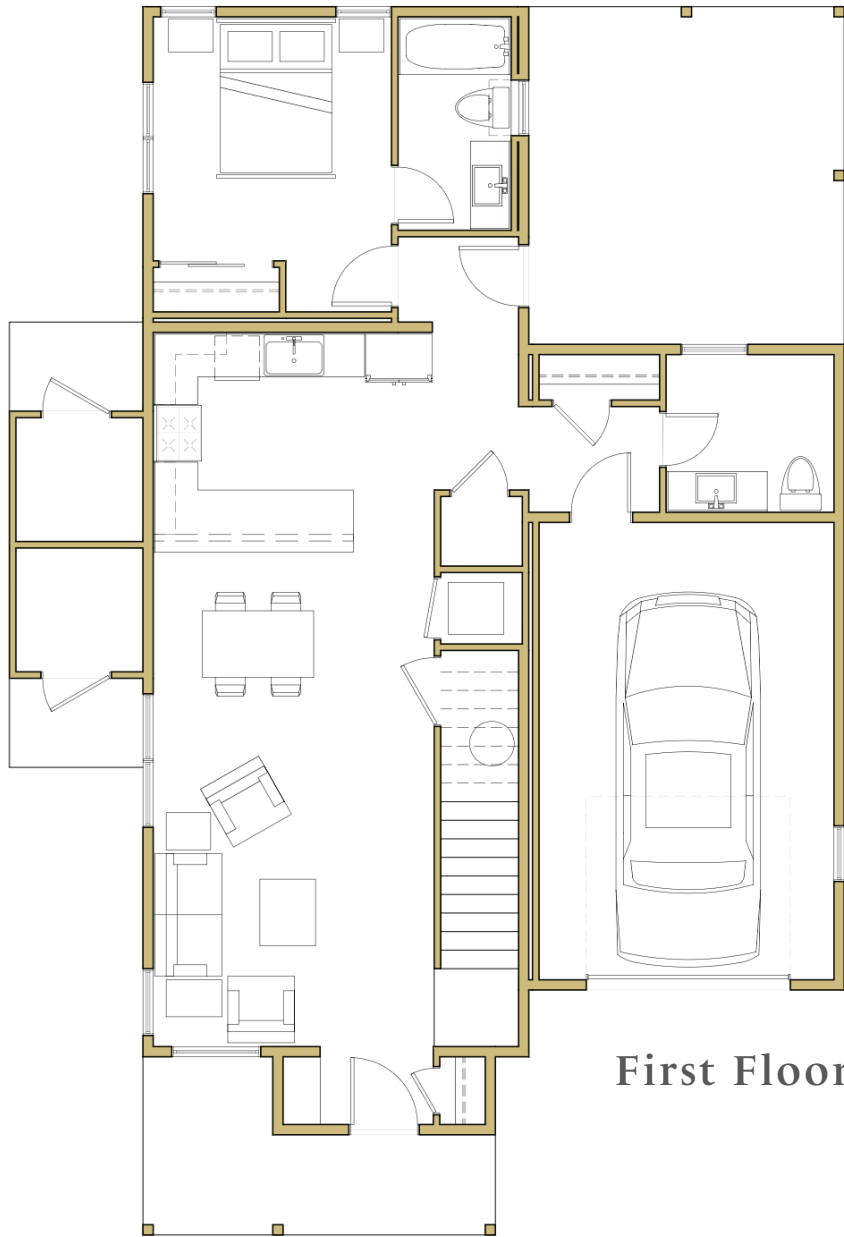

Larkspur

Base: 1,486 SF Livable and 1,856 Total SF, 3 Beds, 2 Baths, Primary 1st Floor Living, Powder Room, 1 Car Garage, Two Exterior Storage Rooms, Large Exterior Patios

First Floor

Second Floor

All images are artistic representations for conceptual purposes and are not exact depictions of the final product. Features, dimensions, finishes, pricing, square footages, and available options are current as of publication and subject to change without notice due to construction variances or design updates. Please contact the Haymeadow sales team for current availability, lot selection, and pricing.