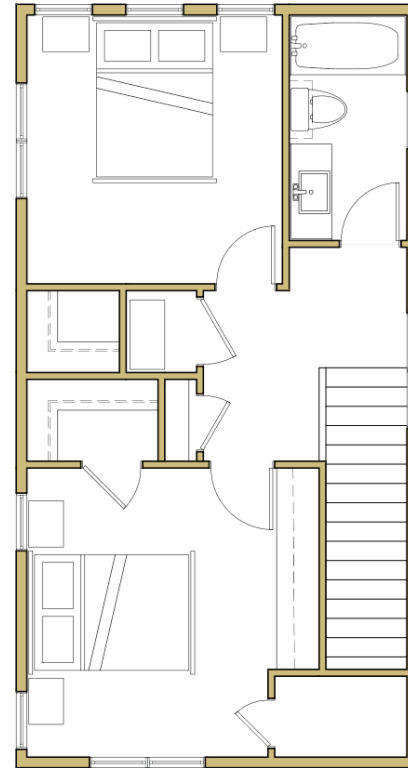

Larkspur

Base: 1,486 SF Livable and 1,856 Total SF, 3 Beds, 2 Baths, Primary 1st Floor Living, Powder Room, 1 Car Garage, Two Exterior Storage Rooms, Large Exterior Patios

First Floor

Second Floor

All images are artistic representations for conceptual purposes and are not exact depictions of the final product. Features, dimensions, finishes, pricing, square footages, and available options are current as of publication and subject to change without notice due to construction variances or design updates. Please contact the Haymeadow sales team for current availability, lot selection, and pricing.