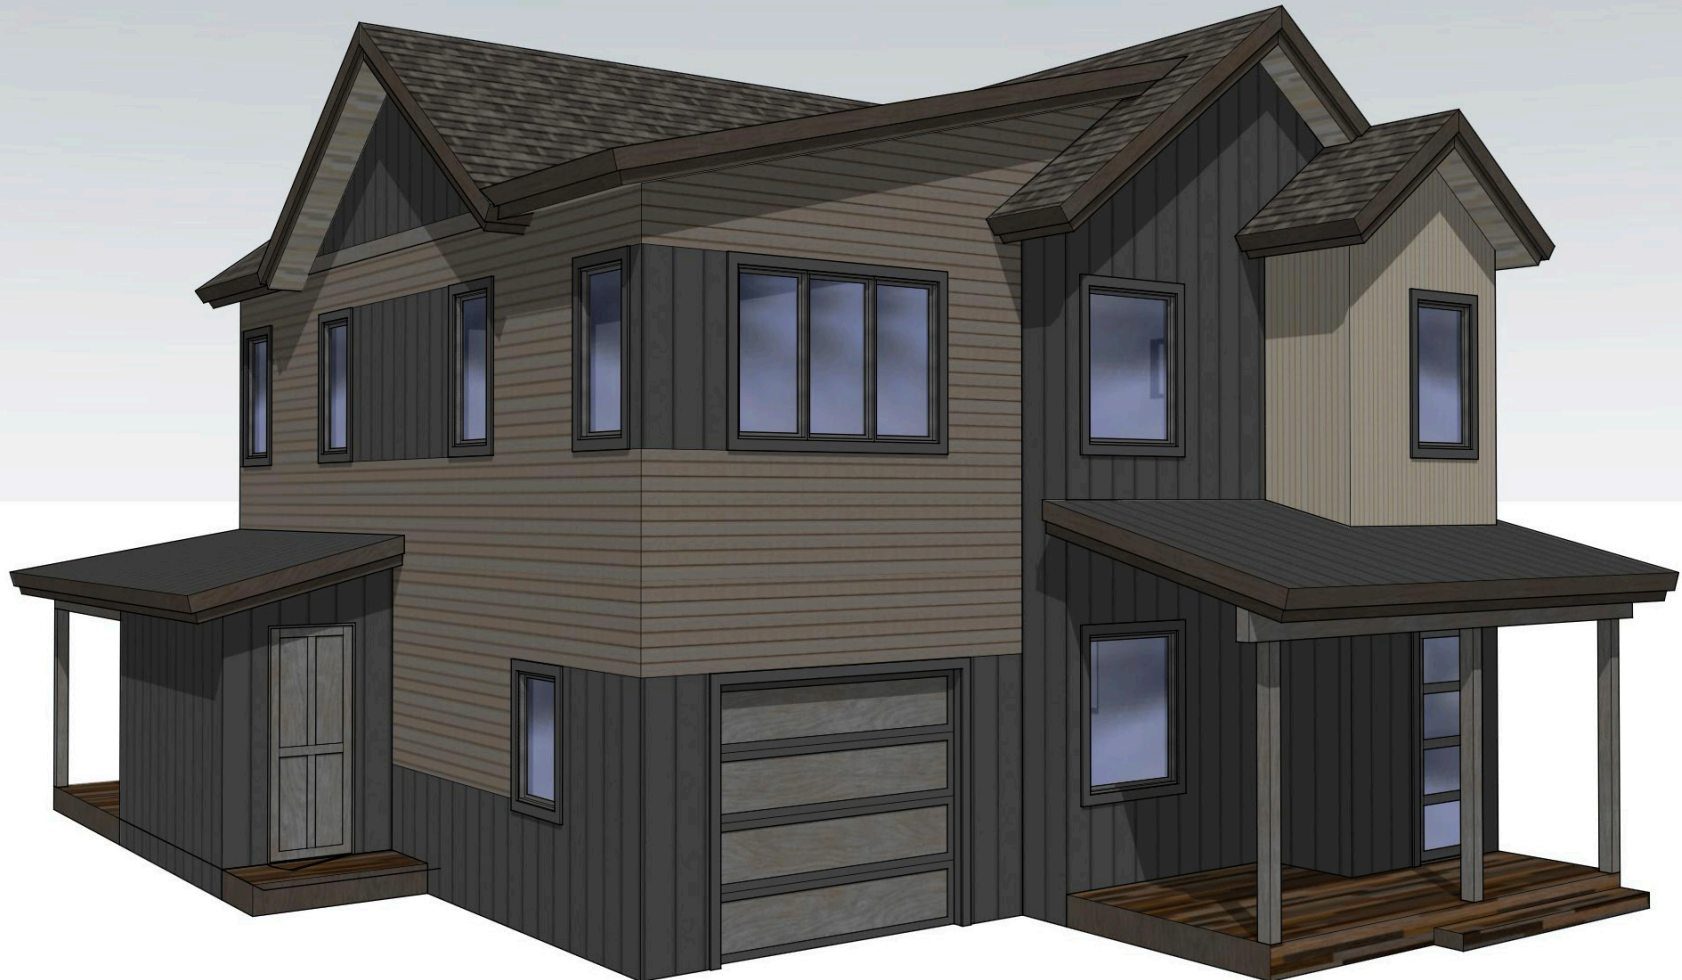

Aspen Glow

Base: 1,759 SF Livable and 2,131 Total SF, 3 Beds, 2 Baths, Powder Room, 1 Car Garage, Two Exterior Storage Rooms, Large Exterior Patios

First Floor

Second Floor

All images are artistic representations for conceptual purposes and are not exact depictions of the final product. Features, dimensions, finishes, pricing, square footages, and available options are current as of publication and subject to change without notice due to construction variances or design updates. Please contact the Haymeadow sales team for current availability, lot selection, and pricing.