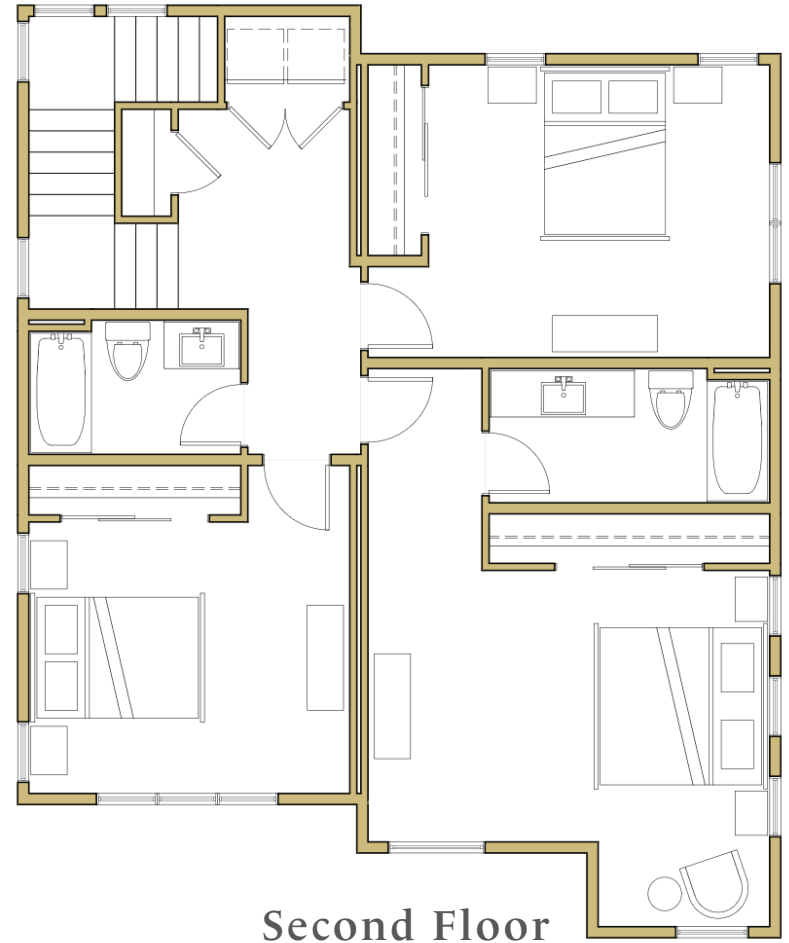

Aspen Glow

Base: 1,759 SF Livable and 2,131 Total SF, 3 Beds, 2 Baths, Powder Room, 1 Car Garage, Two Exterior Storage Rooms, Large Exterior Patios

First Floor

Second Floor

All images are artistic representations for conceptual purposes and are not exact depictions of the final product. Features, dimensions, finishes, pricing, square footages, and available options are current as of publication and subject to change without notice due to construction variances or design updates. Please contact the Haymeadow sales team for current availability, lot selection, and pricing.