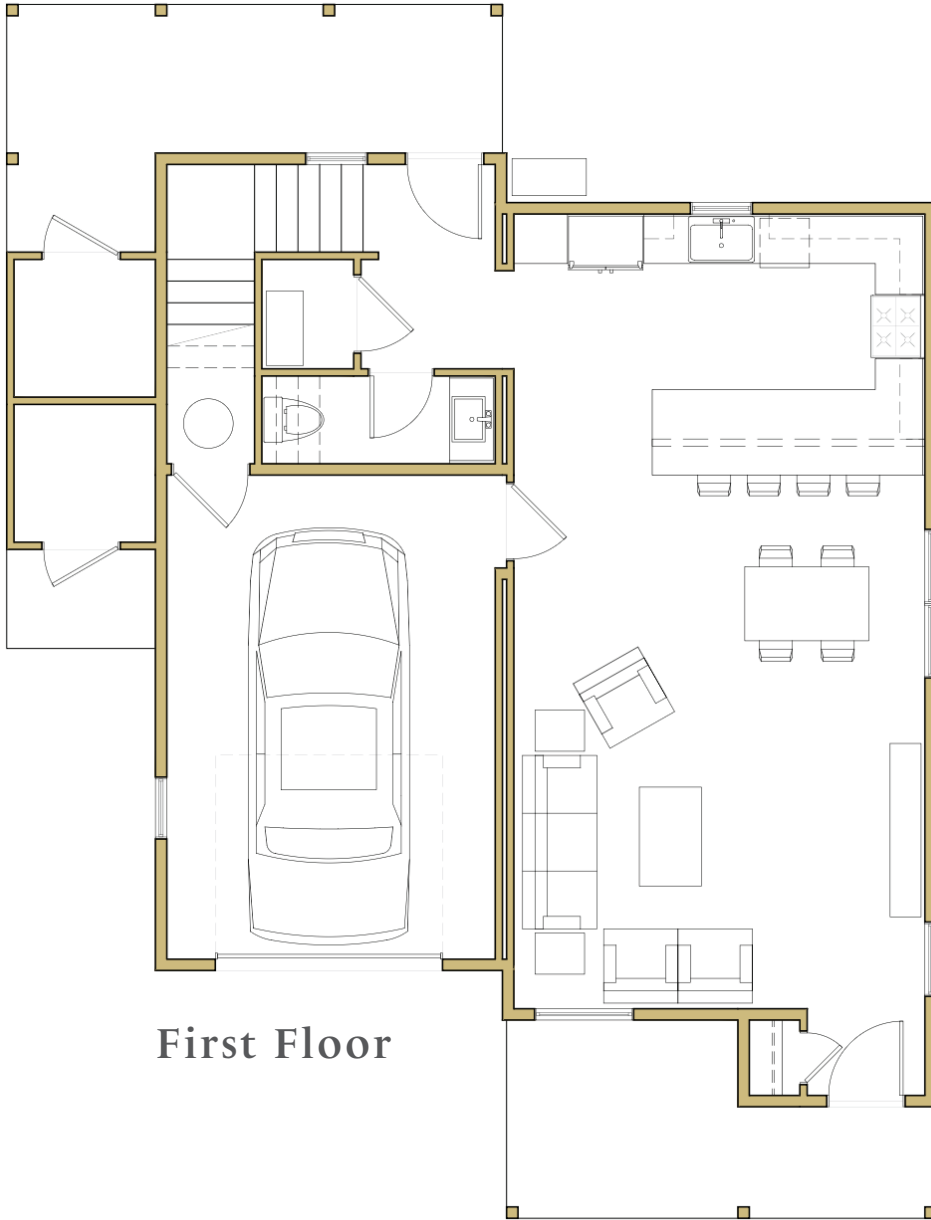

Aspen Glow

Base: 1,759 SF Livable and 2,131 Total SF, 3 Beds, 2 Baths, Powder Room, 1 Car Garage, Two Exterior Storage Rooms, Large Exterior Patios

First Floor

Second Floor

All images are artistic representations for conceptual purposes and are not exact depictions of the final product. Features, dimensions, finishes, pricing, square footages, and available options are current as of publication and subject to change without notice due to construction variances or design updates. Please contact the Haymeadow sales team for current availability, lot selection, and pricing.